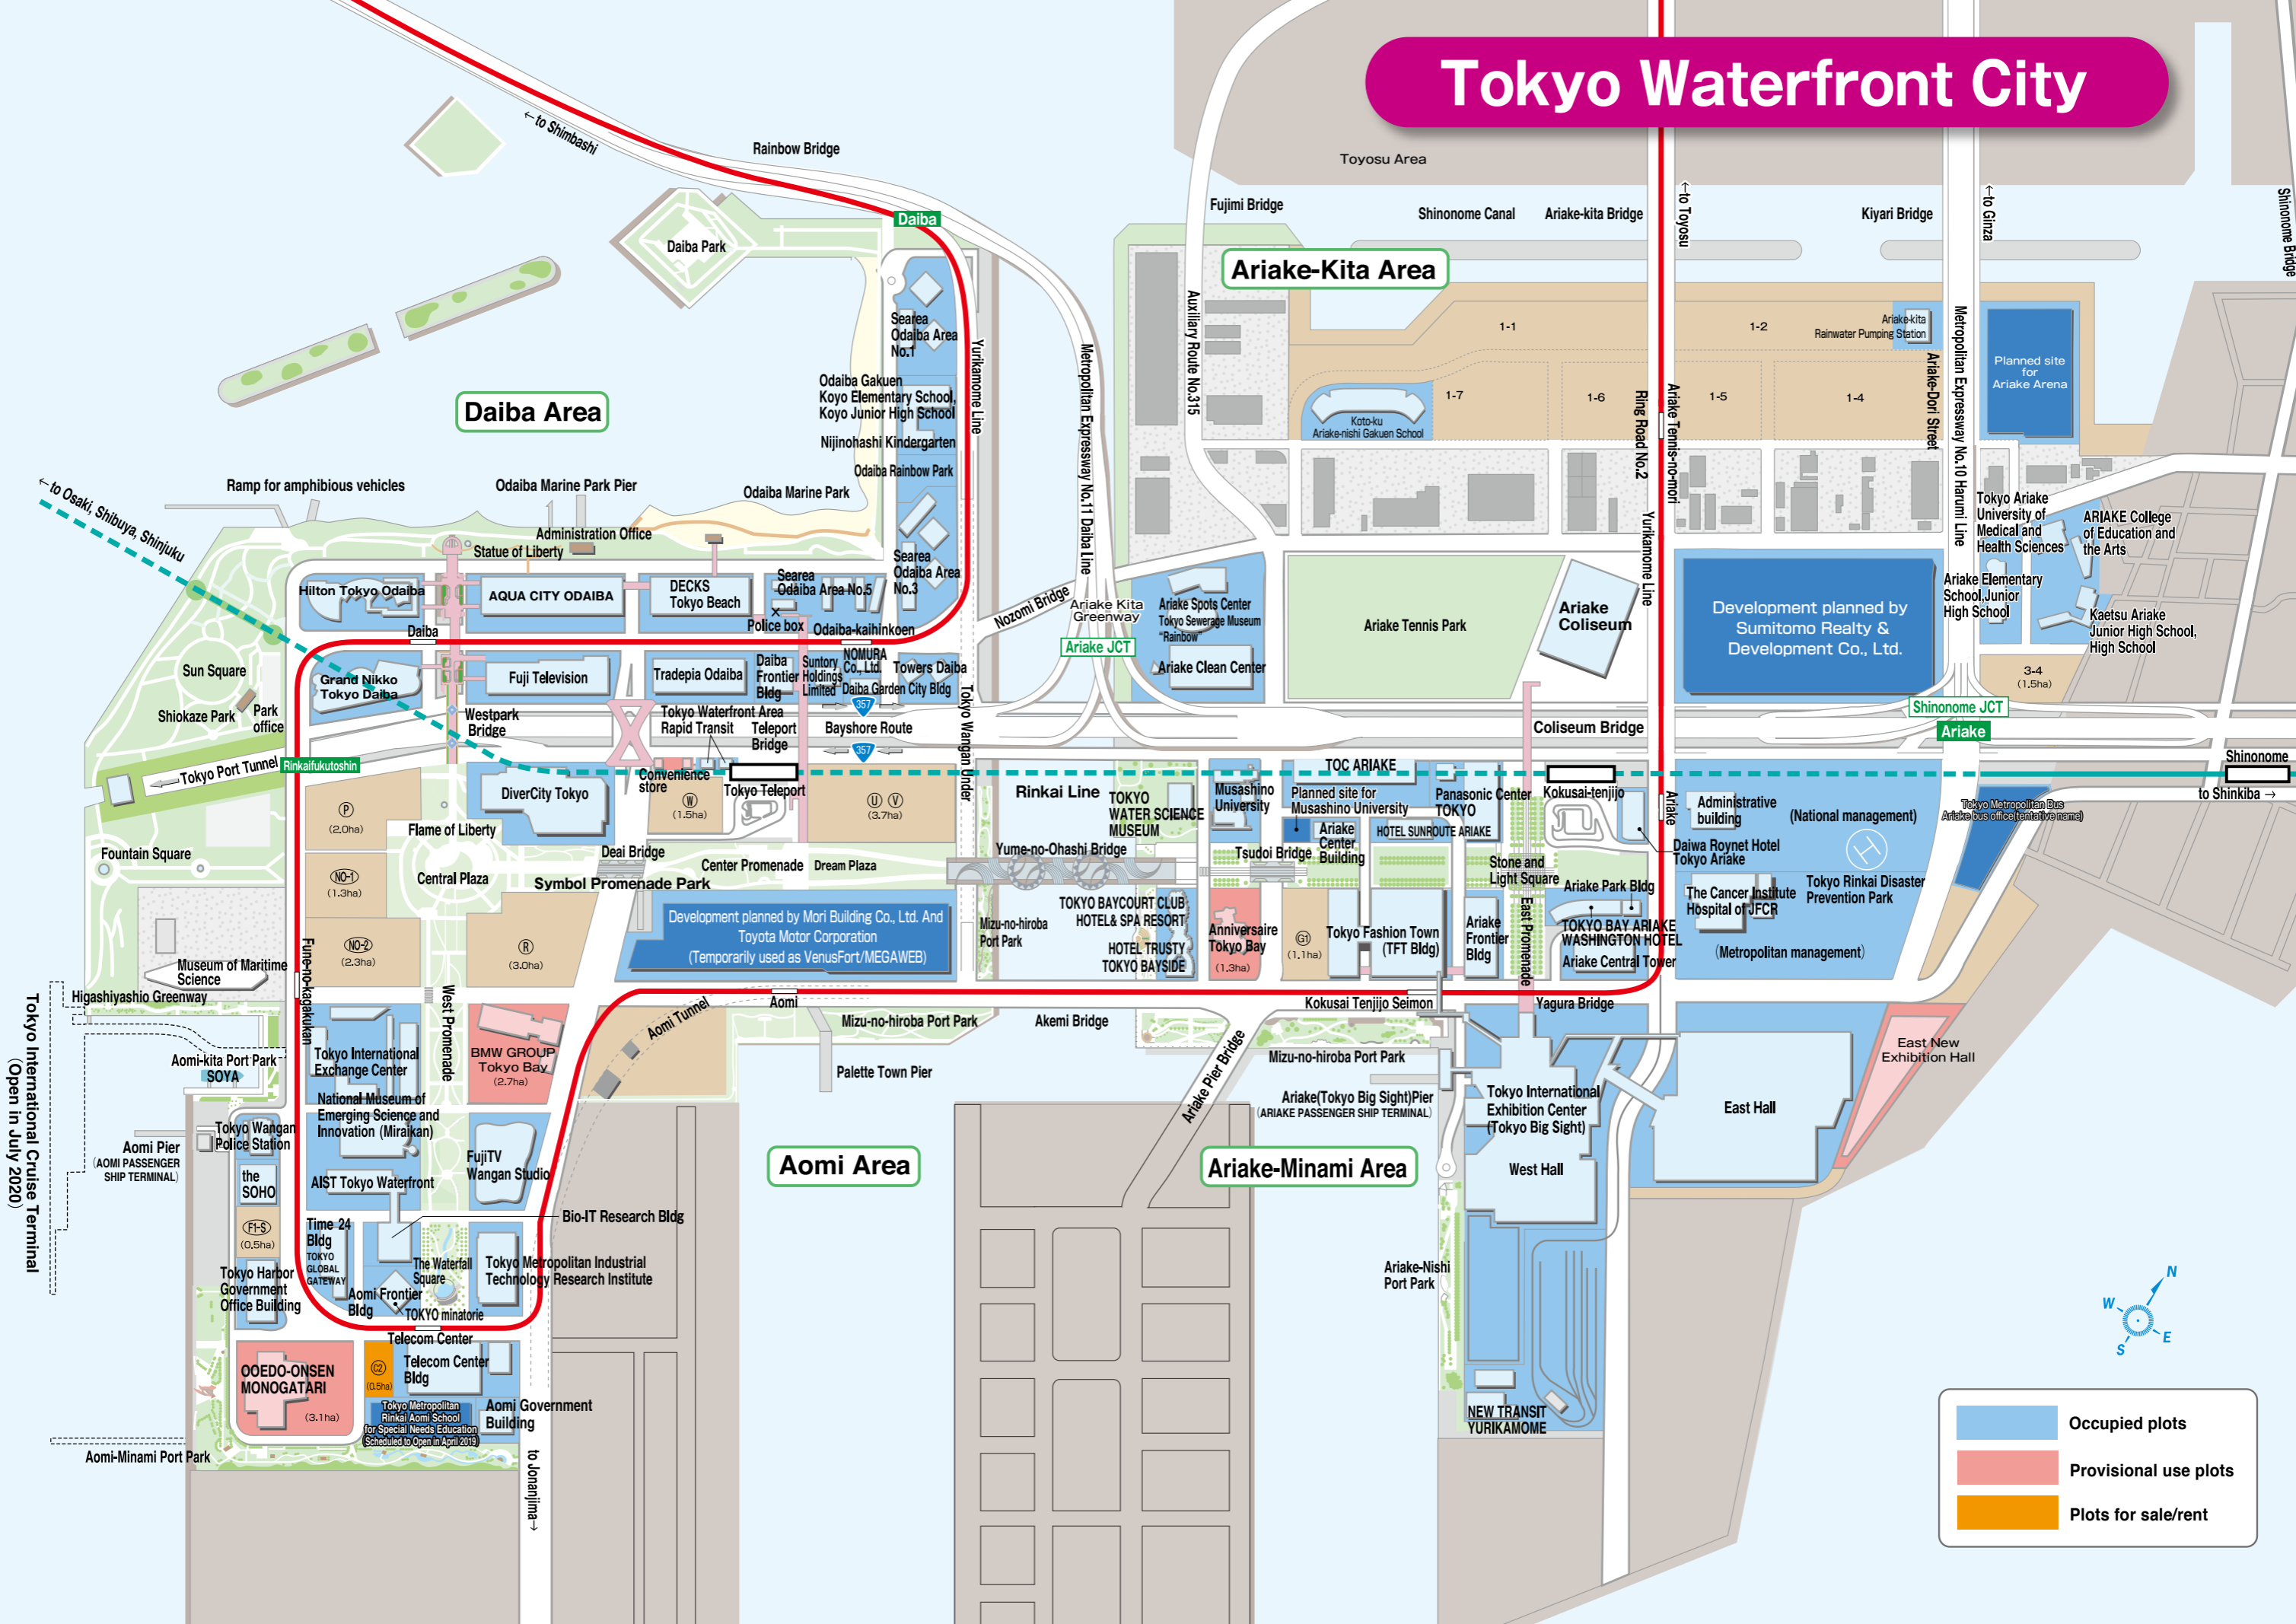

Tokyo Waterfront City

Daiba Area

Ariake-Kita Area

Aomi Area

Ariake-Minami Area

Legend

- Occupied plots
- Provisional use plots
- Plots for sale/rent