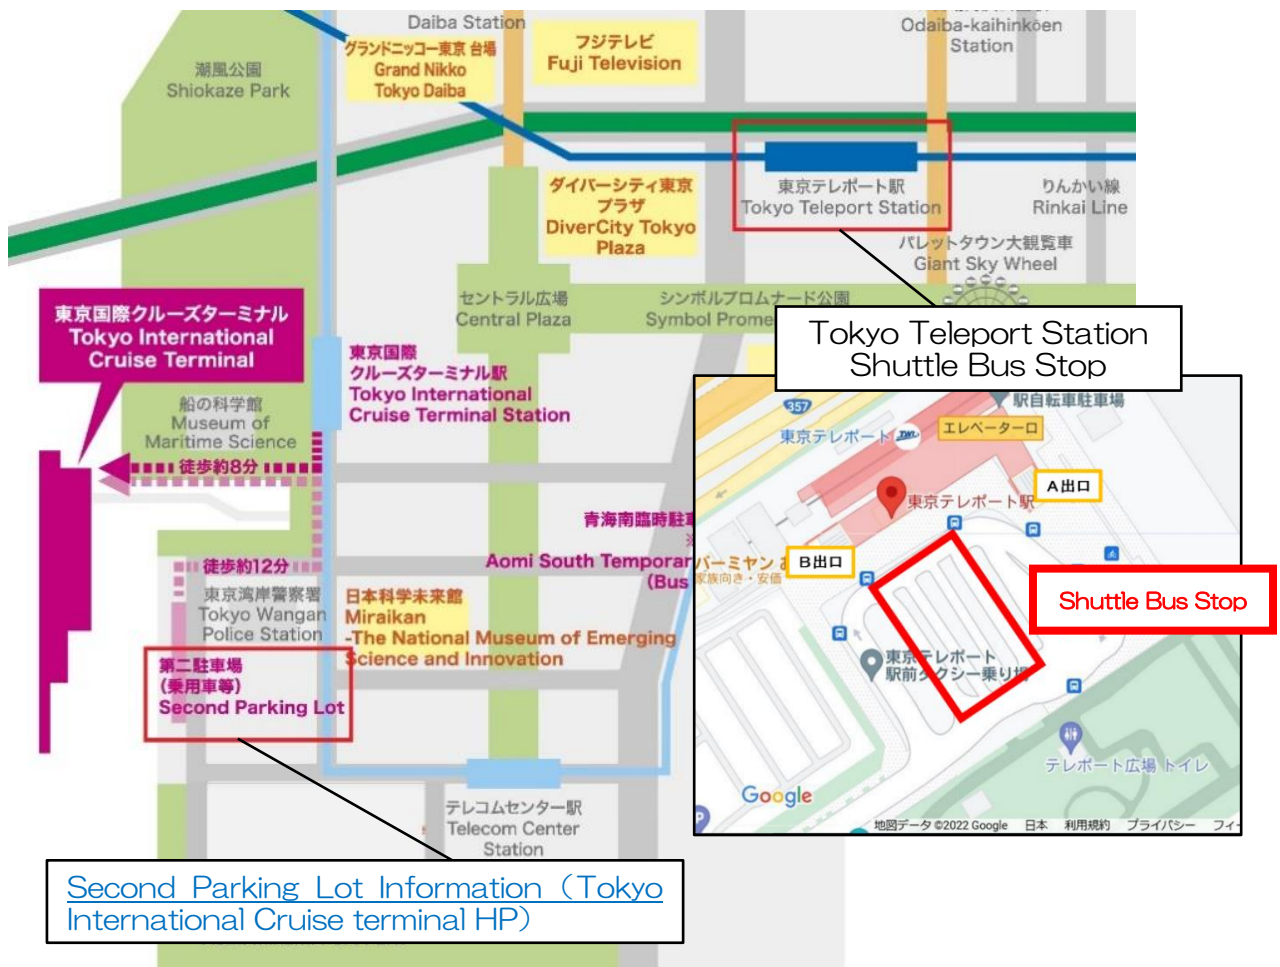

Tokyo International Cruise Terminal Shuttle Bus Information

The Bureau of Port and Harbor, Tokyo Metropolitan Government provides a free shuttle bus service for passengers boarding and disembarking cruise ships when they arrive at the Tokyo International Cruise Terminal.

- ① Tokyo Teleport Station(Rinkai Line) ⇔ Tokyo International Cruise Terminal
Time required: approx. 10 min.
 - ② Tokyo International Cruise Terminal Second Parking Lot
⇔ Tokyo International Cruise Terminal
Time required: approx. 7 min.
- ※ The time and interval of the tour depends on the cruise ship.
Please check the tour operator's information for details.
- ※ This shuttle bus service and its details are subject to change.